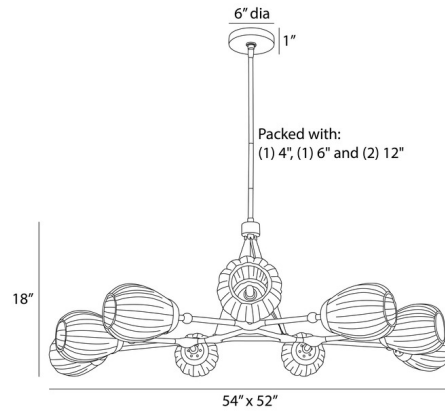

By Arteriors Home

Description

The Smyth Chandelier introduces a novel, rounded design that disperses light throughout your environment. The glass globes are adorned with fluted accents, enhancing the vintage-inspired aesthetic. Its steel framework is suspended by aircraft wire, and the branching appearance is anchored by a triangular shape, creating a striking visual effect.

Shown in antique brass / smoke luster

Specifications

COLOR Smoke Luster
BODY FINISH Antique Brass
WATTAGE 81W
DIMMER N/A
DIMENSIONS 54"W x 18"H x 52"D
BULB NOT INCLUDED 9 x B10/Candelabra (E12)/9W/120V LED

Technical Information

PRODUCT DIMENSIONS Downrods: One 4", One 6" and Two 12" Included

CLICK TO VIEW PRODUCT

Notes: