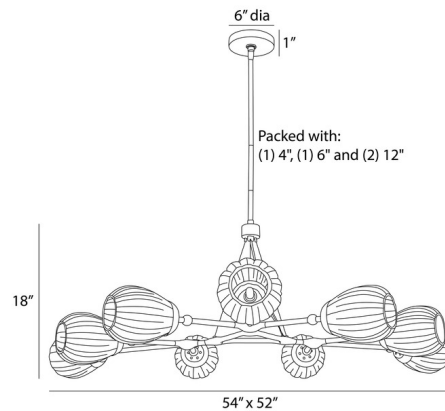

By Arteriors Home

Description

The Smyth Chandelier introduces a novel, rounded design that disperses light throughout your environment. The glass globes are adorned with fluted accents, enhancing the vintage-inspired aesthetic. Its steel framework is suspended by aircraft wire, and the branching appearance is anchored by a triangular shape, creating a striking visual effect.

Shown in antique brass / smoke luster

Specifications

COLOR Smoke Luster
BODY FINISH Antique Brass
WATTAGE 81W
DIMMER N/A
DIMENSIONS 54"W x 18"H x 52"D
BULB NOT INCLUDED 9 x B10/Candelabra (E12)/9W/120V LED

Technical Information

PRODUCT DIMENSIONS Downrods: One 4", One 6" and Two 12" Included

CLICK TO VIEW PRODUCT

Notes: