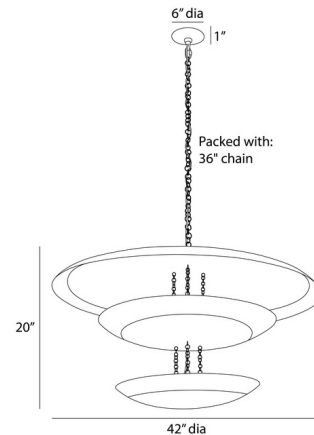

Specifications

COLOR N/A
BODY FINISH Gold Leaf
WATTAGE 32W
DIMMER Standard 120V
DIMENSIONS 42"W x 20"H
BULB NOT INCLUDED 8 x B10/Candelabra (E12)/4W/120V LED

Technical Information

PRODUCT DIMENSIONS Adjustable Chain Length: 36"

Shown in gold leaf

CLICK TO VIEW PRODUCT

Notes: