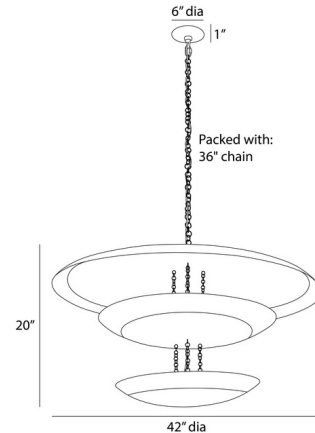

### Specifications

COLOR . . . . . N/A  
BODY FINISH . . . . . Gold Leaf  
WATTAGE . . . . . 32W  
DIMMER . . . . . Standard 120V  
DIMENSIONS . . . . . 42"W x 20"H  
BULB NOT INCLUDED . . . . . 8 x B10/Candelabra (E12)/4W/120V LED

### Technical Information

PRODUCT DIMENSIONS . . . . . Adjustable Chain Length: 36"

Notes:

Shown in gold leaf

CLICK TO VIEW PRODUCT