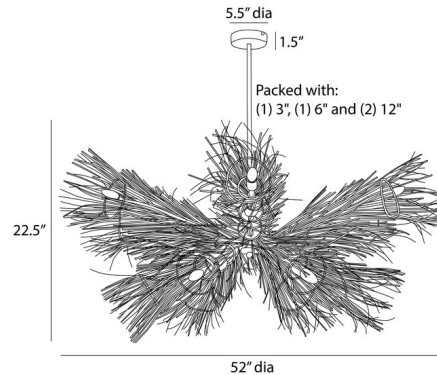

### Specifications

COLOR	Rattan
BODY FINISH	White
WATTAGE	84W
DIMMER	N/A
DIMENSIONS	52"W x 24"H
BULB NOT INCLUDED	12 x B10/Candelabra (E12)/7W/120V LED

### Technical Information

PRODUCT DIMENSIONS . . . . . Downrods: One 3", One 6" and Two 12" Included

Notes:

Shown in white / rattan

CLICK TO VIEW PRODUCT