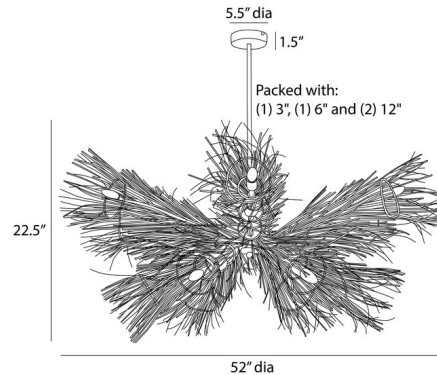

Shown in white / rattan