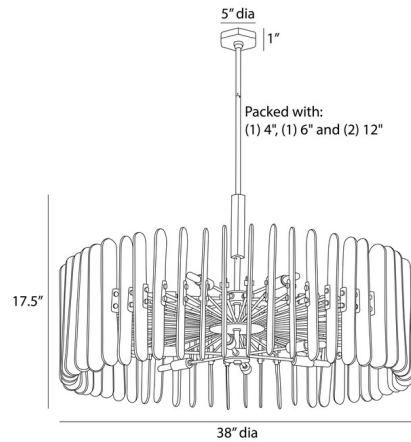

### Specifications

COLOR . . . . . Smoke  
BODY FINISH . . . . . Antique Brass  
WATTAGE . . . . . 108W  
DIMMER . . . . . Standard 120V  
DIMENSIONS . . . . . 22.5"H  
BULB NOT INCLUDED . . . . . 12 x B10/Candelabra (E12)/9W/120V LED

### Technical Information

PRODUCT DIMENSIONS . . . . . Downrods: One 4", One 6" and Two 12" Included

Notes:

Shown in antique brass / smoke

CLICK TO VIEW PRODUCT