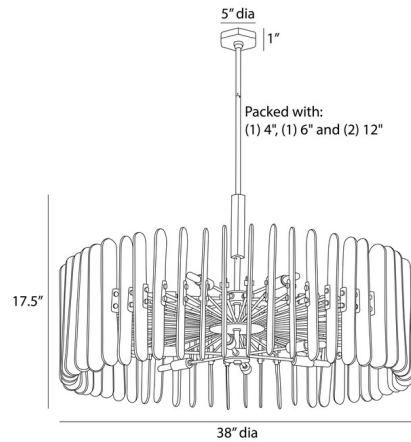

Shown in antique brass / smoke