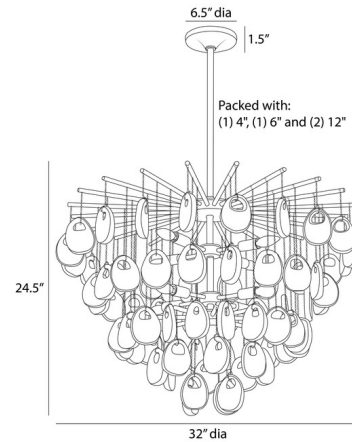

### Specifications

COLOR . . . . . Amber  
BODY FINISH . . . . . Antique Brass  
WATTAGE . . . . . 72W  
DIMMER . . . . . N/A  
DIMENSIONS . . . . . 32"W x 27"H  
BULB NOT INCLUDED . . . . . 8 x B10/Candelabra (E12)/9W/120V LED

### Technical Information

PRODUCT DIMENSIONS . . . . . Downrods: One 4", One 6" and Two 12" Included

CLICK TO VIEW PRODUCT

Notes: