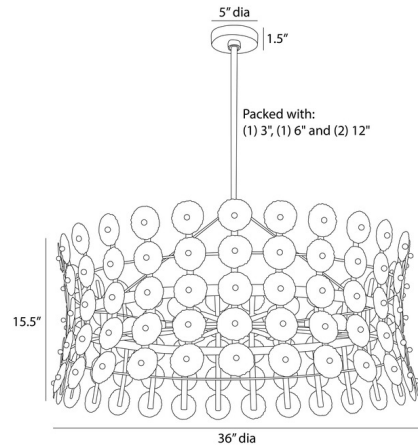

### Description

The Imperia Chandelier showcases a harmonious repetition of circles, contributing to the fixture's appealing symmetry. Suspended from a corresponding iron pipe, the hourglass form is accentuated by hand-torched elements that introduce a delicate gradation effect.

### Specifications

COLOR . . . . . N/A  
BODY FINISH . . . . . Burnt Iron  
WATTAGE . . . . . 42W  
DIMMER . . . . . Standard 120V  
DIMENSIONS . . . . . 36"W x 15.5"H  
BULB NOT INCLUDED . . . . . 6 x B10/Candelabra (E12)/7W/120V LED

### Technical Information

PRODUCT DIMENSIONS . . . . . Downrods: One 3", One 6" and Two 12" Included

Notes:

Shown in burnt iron

CLICK TO VIEW PRODUCT