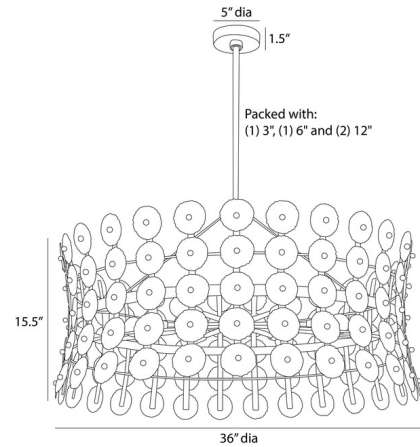

### Description

The Imperia Chandelier showcases a harmonious repetition of circles, contributing to the fixture's appealing symmetry. Suspended from a corresponding iron pipe, the hourglass form is accentuated by hand-torched elements that introduce a delicate gradation effect.

### Specifications

COLOR . . . . . N/A  
BODY FINISH . . . . . Burnt Iron  
WATTAGE . . . . . 42W  
DIMMER . . . . . Standard 120V  
DIMENSIONS . . . . . 36"W x 15.5"H  
BULB NOT INCLUDED . . . . . 6 x B10/Candelabra (E12)/7W/120V LED

### Technical Information

PRODUCT DIMENSIONS . . . . . Downrods: One 3", One 6" and Two 12" Included

Notes:

Shown in burnt iron

CLICK TO VIEW PRODUCT