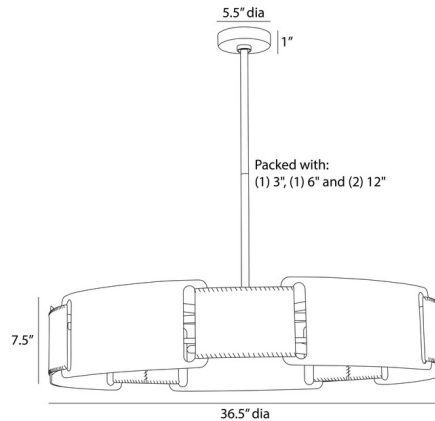

### Specifications

COLOR . . . . . Brown Leather  
BODY FINISH . . . . . Blackened Iron  
WATTAGE . . . . . 35W  
DIMMER . . . . . Standard 120V  
DIMENSIONS . . . . . 36.5"W x 11"H  
BULB NOT INCLUDED . . . . . 5 x A19/Medium (E26)/7W/120V LED

### Technical Information

PRODUCT DIMENSIONS . . . . . Downrods: One 3", One 6" and Two 12" Included

Notes:

Shown in blackened iron / brown leather

CLICK TO VIEW PRODUCT