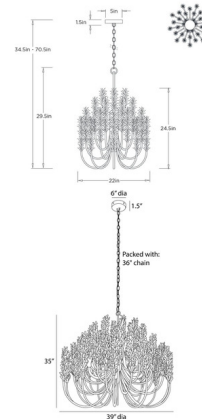

Description

The Kaia Small Chandelier brings the crystalline beauty of rock candy into your interior space. It features gracefully curved white iron arms accented with ivory coconut shell, while the beaded stems are finished with an elegant flourish. The result is a dramatic yet refined presence, perfectly suited to intimate dining areas and smaller rooms.

Specifications

COLOR Ivory
BODY FINISH White
WATTAGE 42W
DIMMER Standard 120V
DIMENSIONS 39"W x 35"H
BULB NOT INCLUDED 6 x B10/Candelabra (E12)/7W/120V LED

Technical Information

PRODUCT DIMENSIONS Adjustable Chain Length: 36"

Notes:

Shown in white / ivory

CLICK TO VIEW PRODUCT