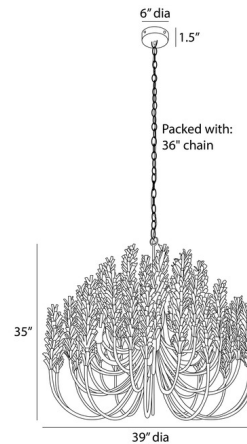

Specifications

COLOR Ivory
BODY FINISH White
WATTAGE 42W
DIMMER Standard 120V
DIMENSIONS 39"W x 35"H
BULB NOT INCLUDED 6 x B10/Candelabra (E12)/7W/120V LED

Technical Information

PRODUCT DIMENSIONS Adjustable Chain Length: 36"

Shown in white / ivory

CLICK TO VIEW PRODUCT

Notes: