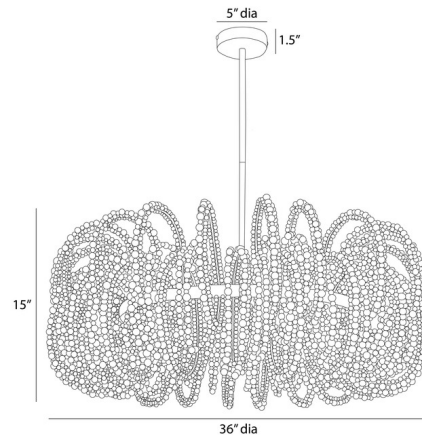

Specifications

COLOR White
BODY FINISH White
WATTAGE 42W
DIMMER Standard 120V
DIMENSIONS 36"W x 15"H
BULB NOT INCLUDED 6 x B10/Candelabra (E12)/7W/120V LED

Technical Information

PRODUCT DIMENSIONS Downrods: One 4", One 6" and Two 12" Included

Shown in white / white

CLICK TO VIEW PRODUCT

Notes: