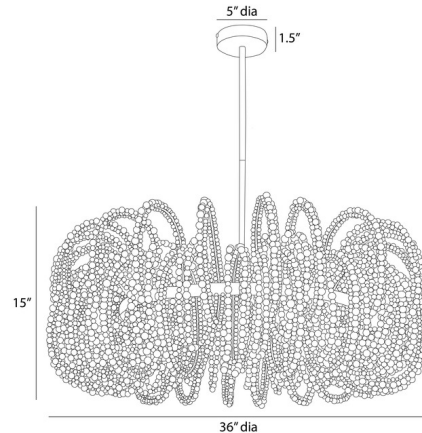

Specifications

COLOR White
BODY FINISH White
WATTAGE 42W
DIMMER Standard 120V
DIMENSIONS 36"W x 15"H
BULB NOT INCLUDED 6 x B10/Candelabra (E12)/7W/120V LED

Technical Information

PRODUCT DIMENSIONS Downrods: One 4", One 6" and Two 12" Included

Shown in white / white

CLICK TO VIEW PRODUCT

Notes: