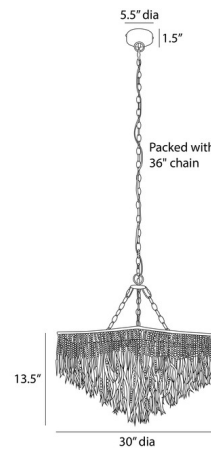

CLICK TO VIEW PRODUCT

Notes: