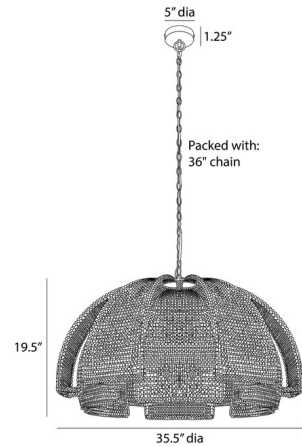

Description

The Kamari Pendant features a design that mimics the peeling away of layers, with latticed shades reminiscent of coconut shells, all suspended from an antique brass iron chain. Creating a captivating lace effect, each panel made of stained rattan provides an exquisite showcase of shadow and light.

Specifications

COLOR Eucalyptus
BODY FINISH Antique Brass
WATTAGE 27W
DIMMER Standard 120V
DIMENSIONS 35.5"W x 19.5"H
BULB NOT INCLUDED 3 x A19/Medium (E26)/9W/120V LED

Notes:

Shown in antique brass / eucalyptus