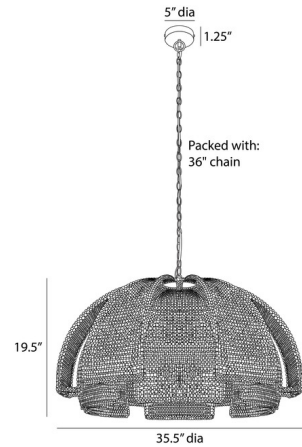

Description

The Kamari Pendant features a design that mimics the peeling away of layers, with latticed shades reminiscent of coconut shells, all suspended from an antique brass iron chain. Creating a captivating lace effect, each panel made of stained rattan provides an exquisite showcase of shadow and light.

Specifications

COLOR Eucalyptus
BODY FINISH Antique Brass
WATTAGE 27W
DIMMER Standard 120V
DIMENSIONS 35.5"W x 19.5"H
BULB NOT INCLUDED 3 x A19/Medium (E26)/9W/120V LED

Shown in antique brass / eucalyptus