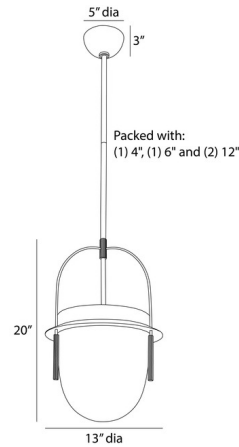

CLICK TO VIEW PRODUCT

Notes: