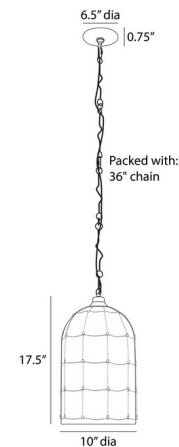

CLICK TO VIEW PRODUCT

Notes: