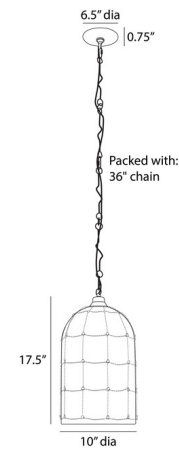

### Specifications

COLOR . . . . . Frosted  
BODY FINISH . . . . . Antique Brass  
WATTAGE . . . . . 9W  
DIMMER . . . . . Standard 120V  
DIMENSIONS . . . . . 10"W x 19"H  
BULB NOT INCLUDED . . . . . 1 x A19/Medium (E26)/9W/120V LED

### Technical Information

PRODUCT DIMENSIONS . . . . . Adjustable Chain Length: 36"

Shown in antique brass / frosted

CLICK TO VIEW PRODUCT

Notes: