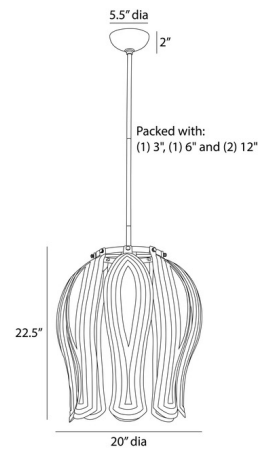

Shown in vintage brass

CLICK TO VIEW PRODUCT

Notes: