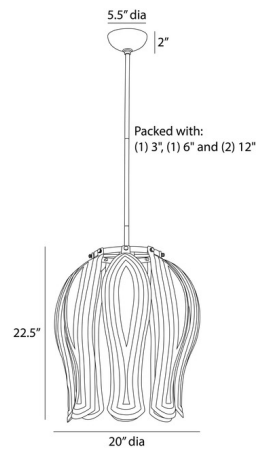

### Specifications

COLOR . . . . . N/A  
BODY FINISH . . . . . Vintage Brass  
WATTAGE . . . . . 7W  
DIMMER . . . . . Standard 120V  
DIMENSIONS . . . . . 20"W x 26.5"H  
BULB NOT INCLUDED . . . . . 1 x A19/Medium (E26)/7W/120V LED

### Technical Information

PRODUCT DIMENSIONS . . . . . Downrods: One 3", One 6" and Two 12" Included

Shown in vintage brass

CLICK TO VIEW PRODUCT

Notes: