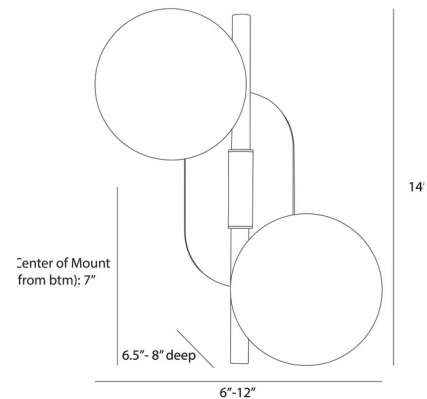

Description

The Julie Wall Sconce is reminiscent of the moon circling a planet. Its double globes made of textured glass provide a lunar charm. Completed with a rugged coral finish, this ingeniously designed celestial-themed fixture allows the globes to be rotated to the left or right, directing light precisely where it is most required.

Shown in english bronze / matte white

Specifications

COLOR Matte White
BODY FINISH English Bronze
WATTAGE 14W
DIMMER Standard 120V
DIMENSIONS 6"W x 14"H x 6.5"D
BULB NOT INCLUDED 2 x B10/Candelabra (E12)/7W/120V LED