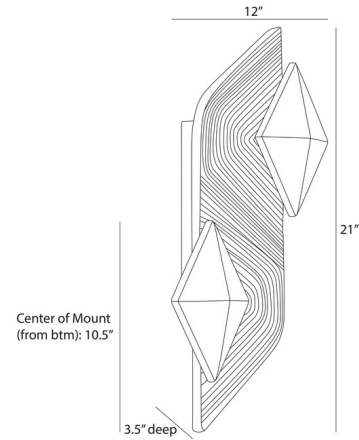

By Arteriors Home

Description

The Jenner Wall Sconce is crafted to provide a gentle illumination to your wall, utilizing the double diamonds secured on both sides of the ricestone composite plate. The textured graphic lines contribute geometric appeal when lit.

Shown in antique brass / ivory

Specifications

COLOR	Ivory
BODY FINISH	Antique Brass
WATTAGE	10W
DIMMER	Low Voltage Electronic
DIMENSIONS	12"W x 21"H x 3.5"D
INTEGRATED LED MODULE	2 x LED/5W/120V LED

CLICK TO VIEW PRODUCT