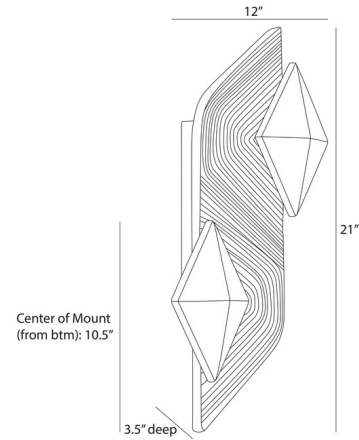

## Jenner Wall Sconce

By Arteriors Home

### Description

The Jenner Wall Sconce is crafted to provide a gentle illumination to your wall, utilizing the double diamonds secured on both sides of the ricestone composite plate. The textured graphic lines contribute geometric appeal when lit.

### Specifications

COLOR	Ivory
BODY FINISH	Antique Brass
WATTAGE	10W
DIMMER	Low Voltage Electronic
DIMENSIONS	12"W x 21"H x 3.5"D
INTEGRATED LED MODULE	2 x LED/5W/120V LED

CLICK TO VIEW PRODUCT

Notes: