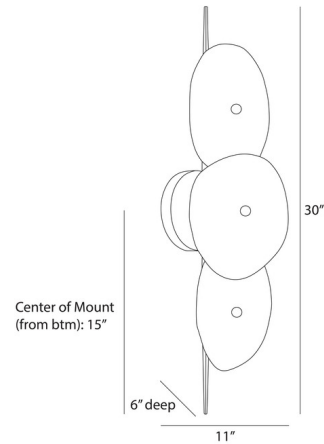

Description

The Kylie Wall Sconce showcases a slender backplate resembling a kabob, adorned with pierced shades crafted from hand-blown glass. Each free-form shape provides a blend of transparency and opacity, secured by a finial detail, and will exhibit slight variations from one piece to another.

Specifications

COLOR	White Glazed Glass
BODY FINISH	Antique Brass
WATTAGE	18W
DIMMER	Standard 120V
DIMENSIONS	11"W x 30"H x 6"D
BULB NOT INCLUDED	2 x B10/Candelabra (E12)/9W/120V LED

Shown in antique brass / white glazed glass