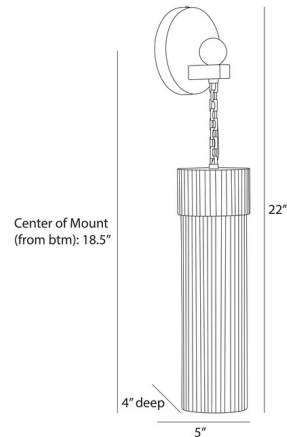

By Arteriors Home

Description

The Jayce Wall Sconce draws inspiration from a classic pendant design. This fixture showcases a chain drop that holds a frosted glass shade. Enhanced with chattered steel accents that reflect the ribbed texture of the glass, this free-hanging style becomes even more striking when arranged in groups.

Shown in antique brass / frosted

Specifications

COLOR Frosted
BODY FINISH Antique Brass
WATTAGE 9W
DIMMER Standard 120V
DIMENSIONS 5"W x 22"H x 4"D
BULB NOT INCLUDED 1 x B10/Candelabra (E12)/9W/120V LED