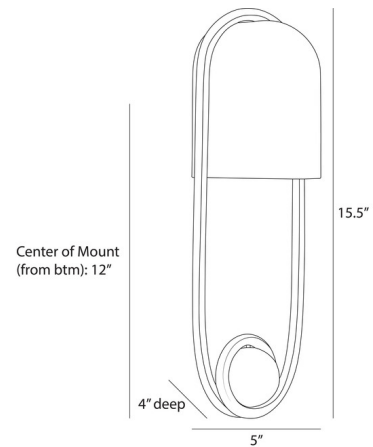

Lightology

lightology.com
866-954-4489
04-25-26

Project: _____

Company: _____

Location: _____ Fixture Type: _____

SPEC #: **AHM1420010**

Approved On: _____ Approved By: _____

Ilma Wall Sconce By Arteriors Home

Description

The Ilma Wall Sconce introduces a whimsical elegance to your interior environment. The stirrup-shaped design encases a sphere of white and gray marble within a steel loop. The hooded, textured silhouette is crafted to provide a soft, atmospheric glow on the wall and can be arranged in groups for enhanced brightness.

Shown in english bronze / white

Specifications

COLOR	White
BODY FINISH	English Bronze
WATTAGE	7W
DIMMER	Standard 120V
DIMENSIONS	5"W x 15.5"H x 4"D
BULB NOT INCLUDED	1 x B10/Candelabra (E12)/7W/120V LED