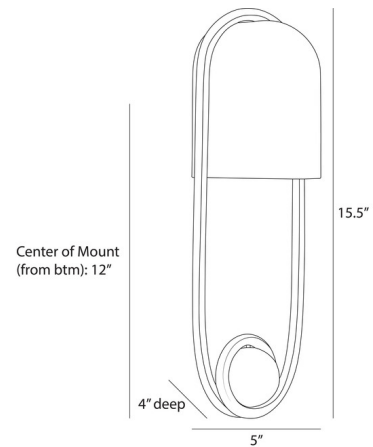

Lightology

lightology.com
866-954-4489
06-30-26

Project: _____

Company: _____

Location: _____ Fixture Type: _____

SPEC #: **AHM1420010**

Approved On: _____ Approved By: _____

Ilma Wall Sconce By Arteriors Home

Description

The Ilma Wall Sconce introduces a whimsical elegance to your interior environment. The stirrup-shaped design encases a sphere of white and gray marble within a steel loop. The hooded, textured silhouette is crafted to provide a soft, atmospheric glow on the wall and can be arranged in groups for enhanced brightness.

Shown in english bronze / white

Specifications

COLOR	White
BODY FINISH	English Bronze
WATTAGE	7W
DIMMER	Standard 120V
DIMENSIONS	5"W x 15.5"H x 4"D
BULB NOT INCLUDED	1 x B10/Candelabra (E12)/7W/120V LED