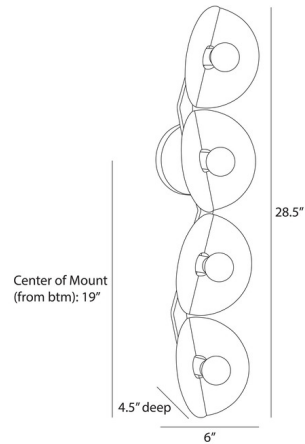

### Description

The Itzia Wall Sconce introduces a sculptural elegance to your interior environment. Curved metal dishes crafted from hammered antique brass rotate in opposing directions, infusing a lively spirit into this design. May be mounted horizontally or vertically.

### Specifications

COLOR	N/A
BODY FINISH	Antique Brass
WATTAGE	8W
DIMMER	Standard 120V
DIMENSIONS	6"W x 28.5"H x 4.5"D
BULB NOT INCLUDED	4 x G16.5/Candelabra (E12)/2W/120V LED

Shown in antique brass

CLICK TO VIEW PRODUCT