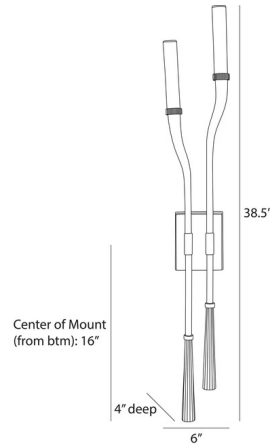

Description

The Italo Wall Sconce adds a timeless elegance to your interior environment. Its elongated shape draws inspiration from the struts of a deer, radiating a primal energy. This opulent fixture features dual crystal cylinders at its top and is affixed to the wall with a back plate made of antique brass-plated steel.

Specifications

COLOR Clear Seedy
BODY FINISH Antique Brass
WATTAGE 2W
DIMMER Low Voltage Electronic
DIMENSIONS 6"W x 38.5"H x 4"D
INTEGRATED LED MODULE 2 x LED/1W/120V LED

Technical Information

LAMP LIFE 20000 hours
COLOR RENDERING 90 CRI
LAMP COLOR 2700K
LUMENS/WATT 1,008.00
LUMINOUS FLUX 1008 lumens

Shown in antique brass / clear seedy

CLICK TO VIEW PRODUCT

Notes: