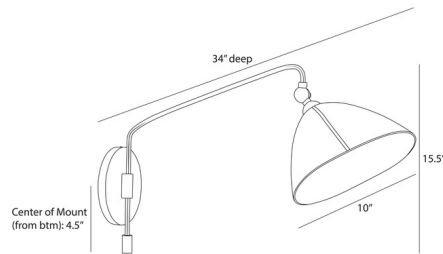

By Arteriors Home

Description

The Inlet Swing-arm Wall Sconce serves as a striking focal point in your interior environment. Faux shagreen leather is meticulously crafted and sewn to create the shades of the Inlet. Adorned with a shagreen stingray pattern, the ivory dome hangs from a curved arm that can swing left to right. A leather cap is positioned at the center of the base, enhancing this vibrant design.

Shown in English Bronze / Ivory Leather

Specifications

COLOR	Ivory Leather
BODY FINISH	English Bronze
WATTAGE	8W
DIMMER	Standard 120V
DIMENSIONS	10"W x 15.5"H x 34"D
BULB NOT INCLUDED	1 x A19/Medium (E26)/8W/120V LED