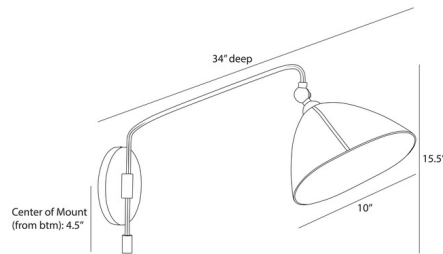

## Inlet Swing-arm Wall Sconce By Arteriors Home

### Description

The Inlet Swing-arm Wall Sconce serves as a striking focal point in your interior environment. Faux shagreen leather is meticulously crafted and sewn to create the shades of the Inlet. Adorned with a shagreen stingray pattern, the ivory dome hangs from a curved arm that can swing left to right. A leather cap is positioned at the center of the base, enhancing this vibrant design.

### Specifications

COLOR	Ivory Leather
BODY FINISH	English Bronze
WATTAGE	8W
DIMMER	Standard 120V
DIMENSIONS	10"W x 15.5"H x 34"D
BULB NOT INCLUDED	1 x A19/Medium (E26)/8W/120V LED

CLICK TO VIEW PRODUCT