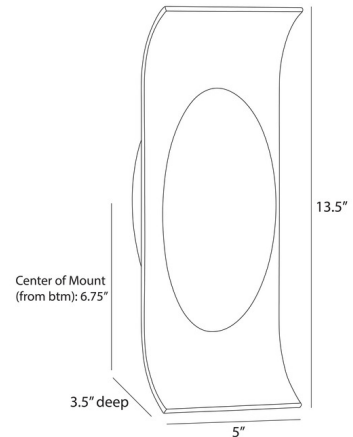

### Specifications

COLOR	Opal
BODY FINISH	Bone
WATTAGE	2W
DIMMER	Standard 120V
DIMENSIONS	5"W x 13.5"H x 3.5"D
INTEGRATED LED MODULE	1 x LED/2W/120V LED

### Technical Information

LAMP LIFE	20000 hours
COLOR RENDERING	.90 CRI
LAMP COLOR	2700K
LUMENS/WATT	441.00
LUMINOUS FLUX	882 lumens

Shown in bone / opal

CLICK TO VIEW PRODUCT

Notes: