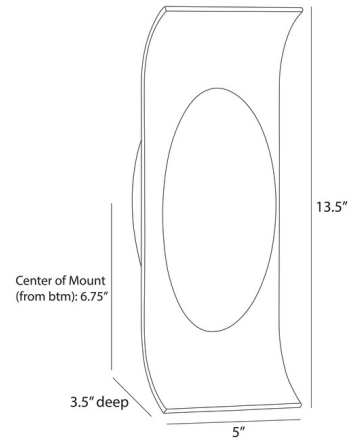

Shown in bone / opal