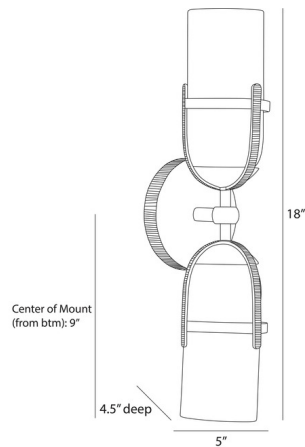

### Description

The Jacobson Wall Sconce exudes a classic historical charm while offering modern versatility for your interior decor. On each side of the textured fixture, double glass goblets made of hammered glass are elegantly suspended. May be mounted horizontally or vertically.

### Specifications

COLOR	Smoke
BODY FINISH	Antique Brass
WATTAGE	8W
DIMMER	Standard 120V
DIMENSIONS	5"W x 18"H x 4.5"D
BULB NOT INCLUDED	2 x B10/Candelabra (E12)/4W/120V LED

CLICK TO VIEW PRODUCT

Notes: