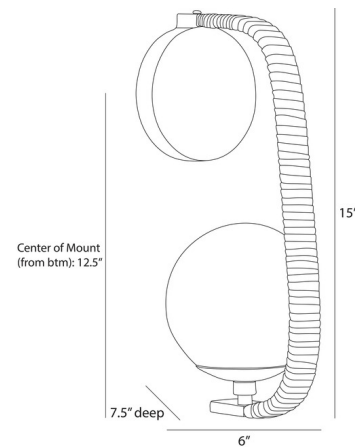

Lightology

lightology.com
866-954-4489
05-17-26

Project: _____
Company: _____
Location: _____ Fixture Type: _____
SPEC #: **AHM1420021**
Approved On: _____ Approved By: _____

Kyrie Wall Sconce By Arteriors Home

Description

The Kyrie Wall Sconce adds a distinctive elegance to your interior environment. A classic globe light has been modernized with a lowered silhouette that highlights a hanging glass globe. Enveloped in Ore leather, this refined and masculine design is affixed to the wall using a backplate.

Shown in antique brass / opal

Specifications

COLOR	Opal
BODY FINISH	Antique Brass
WATTAGE	4W
DIMMER	Standard 120V
DIMENSIONS	6"W x 15"H x 7.5"D
BULB NOT INCLUDED	1 x B10/Candelabra (E12)/4W/120V LED

CLICK TO VIEW PRODUCT