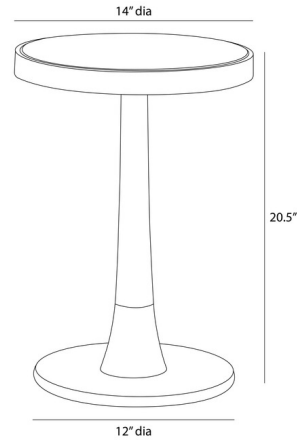

Lightology

lightology.com
866-954-4489
05-16-26

Project: _____

Company: _____

Location: _____ Fixture Type: _____

SPEC #: **AHM1420022**

Approved On: _____ Approved By: _____

Jeanne Accent Table

By Arteriors Home

Description

The Jeanne Accent Table is inspired by Matisse's fluid shapes. The free form floral motif lends an artistic edge to the beige crackled resin surface of this table. The bronze iron fluted base is enhanced with antique brass iron, adding a two-tone accent to intrigue the eye.

Shown in bronze / beige

Specifications

COLOR	Beige
BODY FINISH	Bronze
WATTAGE	N/A
DIMMER	N/A
DIMENSIONS	14"W x 20.5"H
BULB	N/A

CLICK TO VIEW PRODUCT

Notes: