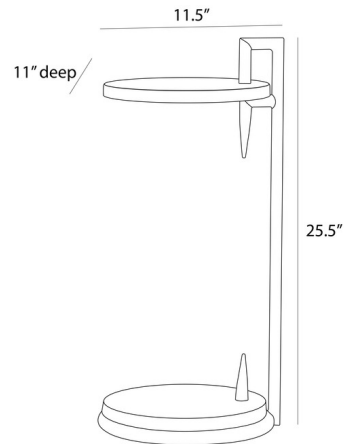

Lightology

lightology.com
866-954-4489
05-20-26

Project: _____

Company: _____

Location: _____ Fixture Type: _____

SPEC #: **AHM1420023**

Approved On: _____ Approved By: _____

Ivetta Drink Table

By Arteriors Home

Description

The Ivetta Drink Table is pierced at the top and base by a spike of natural iron. The top of leathered marble makes a chic surface for cocktail hour. Mirrored by a matching marble base, this talon inspired style is the ideal companion for a favorite sofa or lounge chair.

Shown in natural iron / toronto

Specifications

COLOR	Toronto
BODY FINISH	Natural Iron
WATTAGE	N/A
DIMMER	N/A
DIMENSIONS	11.5"W x 24.5"H x 11"D
BULB	N/A

CLICK TO VIEW PRODUCT

Notes: