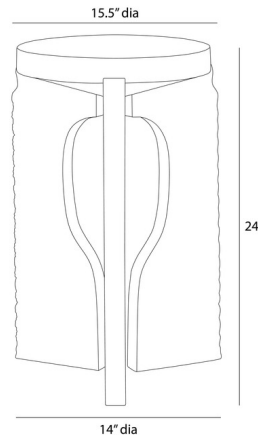

By Arteriors Home

Description

The Knight Accent Table is inspired by the shape of a horse, the legs of our ebony mango wood accent piece recall the knight of a chess set. Balanced by a thick, rounded top, this accent table adds a handcrafted appeal to any seating area.

Shown in ebony

Specifications

| | |
|-------------|------------------------|
| COLOR | N/A |
| BODY FINISH | Ebony |
| WATTAGE | N/A |
| DIMMER | N/A |
| DIMENSIONS | 15.5"W x 24"H x 15.5"D |
| BULB | N/A |