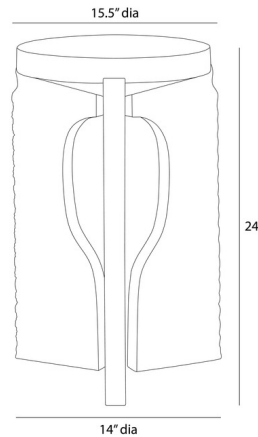

### Specifications

COLOR	N/A
BODY FINISH	Ebony
WATTAGE	N/A
DIMMER	N/A
DIMENSIONS	15.5"W x 24"H x 15.5"D
BULB	N/A

CLICK TO VIEW PRODUCT

Notes: