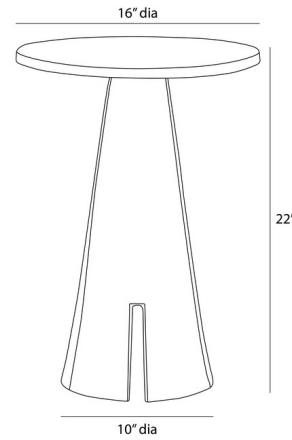

By Arteriors Home

Description

The Katara Accent Table is inspired by the natural grooves of a lily pad. Perched atop a notched bronze cast aluminum base, this style is a naturally wonderful accent for any seating area.

Shown in bronze / antique brass

Specifications

COLOR	Antique Brass
BODY FINISH	Bronze
WATTAGE	N/A
DIMMER	N/A
DIMENSIONS	16"W x 22"H
BULB	N/A

CLICK TO VIEW PRODUCT

Notes: