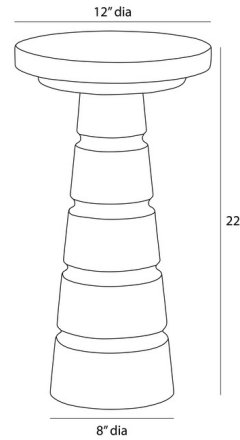

Lightology

lightology.com
866-954-4489
05-22-26

Project: _____

Company: _____

Location: _____ Fixture Type: _____

SPEC #: **AHM1420026**

Approved On: _____ Approved By: _____

Imani Drink Table

By Arteriors Home

Description

The Imani Drink Table has a graduated stacked form with a modernist look, perfect for any living space. Toronto leathered marble gives the traditional drink table a new neutral shade and fresh texture. Balanced on a sable mango wood base with notched details.

Shown in sable / toronto

Specifications

COLOR	Toronto
BODY FINISH	Sable
WATTAGE	N/A
DIMMER	N/A
DIMENSIONS	12"W x 22"H
BULB	N/A

CLICK TO VIEW PRODUCT

Notes: