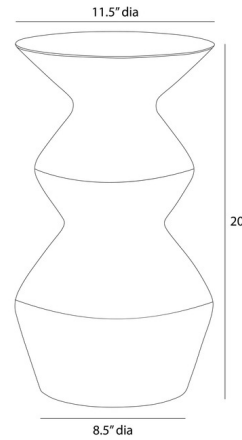

Lightology

lightology.com
866-954-4489
04-27-26

Project: _____

Company: _____

Location: _____ Fixture Type: _____

SPEC #: **AHM1420027**

Approved On: _____ Approved By: _____

Joyce Drink Table By Arteriors Home

Description

The Joyce Drink Table brings a curvaceous charm to any sofa or seating area. Inspired by natural wood sculptures found on the coast, this feminine style is accented with carved out lines along the side that enhance its sculptural shape.

Shown in whitewash

Specifications

COLOR	N/A
BODY FINISH	Whitewash
WATTAGE	N/A
DIMMER	N/A
DIMENSIONS	11.5\"W x 20\"H
BULB	N/A

CLICK TO VIEW PRODUCT

Notes: