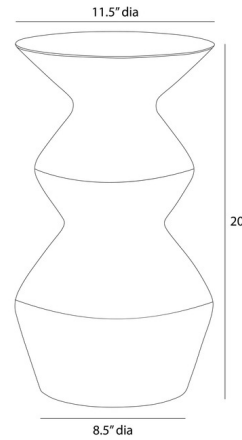

Lightology

lightology.com
866-954-4489
07-01-26

Project: _____

Company: _____

Location: _____ Fixture Type: _____

SPEC #: **AHM1420027**

Approved On: _____ Approved By: _____

Joyce Drink Table By Arteriors Home

Description

The Joyce Drink Table brings a curvaceous charm to any sofa or seating area. Inspired by natural wood sculptures found on the coast, this feminine style is accented with carved out lines along the side that enhance its sculptural shape.

Shown in whitewash

Specifications

COLOR	N/A
BODY FINISH	Whitewash
WATTAGE	N/A
DIMMER	N/A
DIMENSIONS	11.5\"W x 20\"H
BULB	N/A

CLICK TO VIEW PRODUCT

Notes: