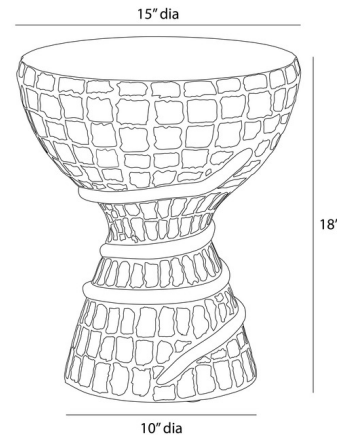

Lightology

lightology.com
866-954-4489
02-19-26

Project: _____

Company: _____

Location: _____ Fixture Type: _____

SPEC #: **AHM1420028**

Approved On: _____ Approved By: _____

Kobra Outdoor Accent Table

By Arteriors Home

Description

The Kobra Outdoor Accent Table has a classic drum shape. This resin table in black volcanic ash possesses a carved texture to showcase the hand of its maker. Accented with a snake-like detail, it is lightweight for easy portability, with a lower height that makes it an ideal companion for a favorite chaise or daybed.

Shown in black ash

Specifications

COLOR	N/A
BODY FINISH	Black Ash
WATTAGE	N/A
DIMMER	N/A
DIMENSIONS	15"W x 18"H
BULB	N/A

CLICK TO VIEW PRODUCT

Notes: