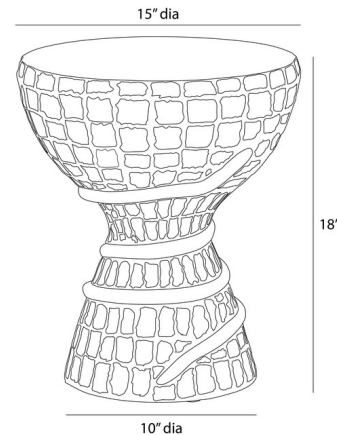

Lightology

lightology.com
866-954-4489
04-21-26

Project: _____

Company: _____

Location: _____ Fixture Type: _____

SPEC #: **AHM1420028**

Approved On: _____ Approved By: _____

Kobra Outdoor Accent Table

By Arteriors Home

Description

The Kobra Outdoor Accent Table has a classic drum shape. This resin table in black volcanic ash possesses a carved texture to showcase the hand of its maker. Accented with a snake-like detail, it is lightweight for easy portability, with a lower height that makes it an ideal companion for a favorite chaise or daybed.

Shown in black ash

Specifications

COLOR	N/A
BODY FINISH	Black Ash
WATTAGE	N/A
DIMMER	N/A
DIMENSIONS	15"W x 18"H
BULB	N/A

CLICK TO VIEW PRODUCT

Notes: