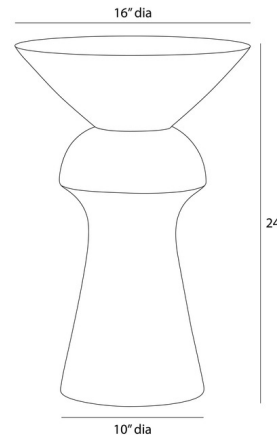

Description

The Jasper Accent Table has a cinches silhouette and is enhanced with our cider lacquer finish. The feminine shape can work as a tall drinks table or add balance on either end of a seating arrangement.

Shown in cider

Specifications

COLOR	Cider
BODY FINISH	N/A
WATTAGE	N/A
DIMMER	N/A
DIMENSIONS	16\"W x 24\"H
BULB	N/A

CLICK TO VIEW PRODUCT

Notes: