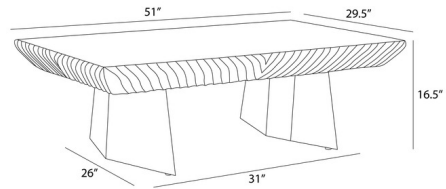

Specifications

COLOR	N/A
BODY FINISH	Washed Tobacco
WATTAGE	N/A
DIMMER	N/A
DIMENSIONS	51"W x 16.5"H x 29.5"D
BULB	N/A

CLICK TO VIEW PRODUCT

Notes: