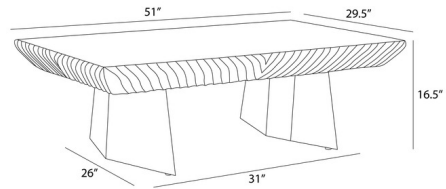

## Jetson Cocktail Table

By Arteriors Home

### Description

The Jetson Cocktail Table has details of Spanish wood carvings that influenced the ridged edges of this substantial handcrafted cocktail table. Made of mango wood in a washed tobacco shade, it is accented with sturdy legs in a triangular shape.

### Specifications

COLOR	N/A
BODY FINISH	Washed Tobacco
WATTAGE	N/A
DIMMER	N/A
DIMENSIONS	51"W x 16.5"H x 29.5"D
BULB	N/A

CLICK TO VIEW PRODUCT

Notes: