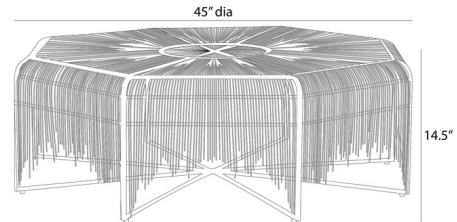

Lightology

lightology.com
866-954-4489
07-08-26

Project: _____

Company: _____

Location: _____ Fixture Type: _____

SPEC #: **AHM1420032**

Approved On: _____ Approved By: _____

Ilaria Cocktail Table

By Arteriors Home

Description

The Ilaria Cocktail Table brings a midcentury modern look to your interior space. The intricate construction of this octagonal table has delicate pipes of natural iron joined with antique brass welds in an alluring starburst motif. This piece a stunner from every angle. Each leg has an iron foot for secure placement.

Shown in natural iron

Specifications

COLOR	N/A
BODY FINISH	Natural Iron
WATTAGE	N/A
DIMMER	N/A
DIMENSIONS	45"W x 14.5"H
BULB	N/A

CLICK TO VIEW PRODUCT

Notes: