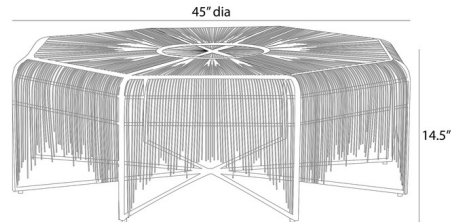

## Ilaria Cocktail Table

By Arteriors Home

### Description

The Ilaria Cocktail Table brings a midcentury modern look to your interior space. The intricate construction of this octagonal table has delicate pipes of natural iron joined with antique brass welds in an alluring starburst motif. This piece a stunner from every angle. Each leg has an iron foot for secure placement.

### Specifications

|             |               |
|-------------|---------------|
| COLOR       | N/A           |
| BODY FINISH | Natural Iron  |
| WATTAGE     | N/A           |
| DIMMER      | N/A           |
| DIMENSIONS  | 45"W x 14.5"H |
| BULB        | N/A           |