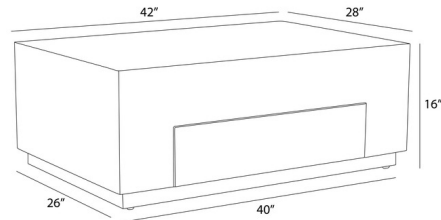

Shown in bronze / oyster

Specifications

COLOR	Oyster
BODY FINISH	Bronze
WATTAGE	N/A
DIMMER	N/A
DIMENSIONS	42"W x 16"H x 28"D
BULB	N/A

CLICK TO VIEW PRODUCT

Notes: