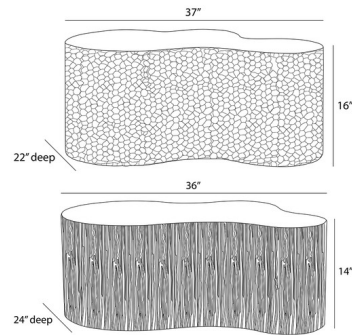

By Arteriors Home

Description

The Indio Outdoor Coffee Table features free-form organic curves, with a textured finish that contrasts the smooth top surface. It is crafted from concrete composite. While it is stylish on its own, it can also be seamlessly paired with its matching piece.

Shown in matte black

Specifications

COLOR	N/A
BODY FINISH	Matte Black
WATTAGE	N/A
DIMMER	N/A
DIMENSIONS	37"W x 16"H x 22"D
BULB	N/A

CLICK TO VIEW PRODUCT

Notes: