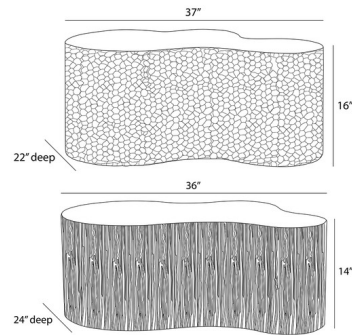

By Arteriors Home

Description

The Indio Outdoor Coffee Table features free-form organic curves, with a textured finish that contrasts the smooth top surface. It is crafted from concrete composite. While it is stylish on its own, it can also be seamlessly paired with its matching piece.

Shown in matte black

Specifications

COLOR	N/A
BODY FINISH	Matte Black
WATTAGE	N/A
DIMMER	N/A
DIMENSIONS	37\"W x 16\"H x 22\"D
BULB	N/A

CLICK TO VIEW PRODUCT

Notes: