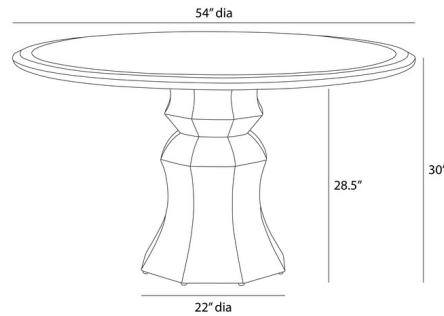

### Specifications

COLOR	Light Beige
BODY FINISH	N/A
WATTAGE	N/A
DIMMER	N/A
DIMENSIONS	54"W x 30"H
BULB	N/A

CLICK TO VIEW PRODUCT

Notes: