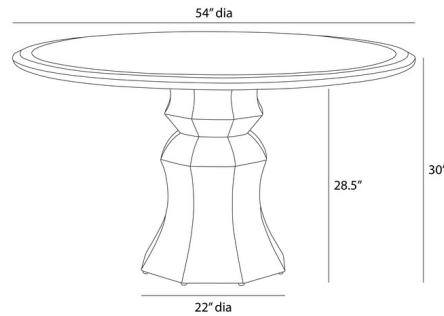

### Specifications

|             |               |
|-------------|---------------|
| COLOR       | Light Beige   |
| BODY FINISH | N/A           |
| WATTAGE     | N/A           |
| DIMMER      | N/A           |
| DIMENSIONS  | 54\"W x 30\"H |
| BULB        | N/A           |