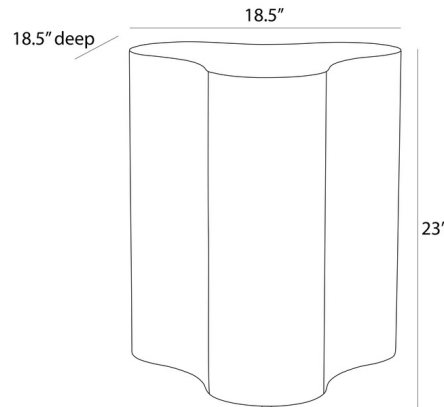

## Jojo End Table

By Arteriors Home

### Description

The Jojo End Table is a simple extruded pedestal crafted in a trefoil-inspired form. It is finished in light beige burl ash veneer that is book-matched for a seamless appearance.

Shown in beige

### Specifications

COLOR	N/A
BODY FINISH	Beige
WATTAGE	N/A
DIMMER	N/A
DIMENSIONS	18.5"W x 23"H x 18.5"D
BULB	N/A

CLICK TO VIEW PRODUCT

Notes: