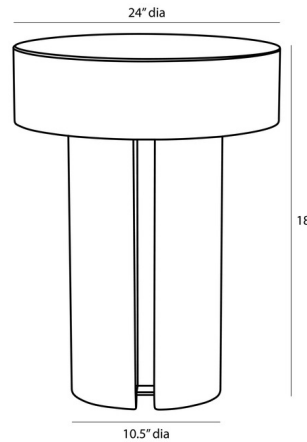

Lightology

lightology.com
866-954-4489
06-04-26

Project: _____

Company: _____

Location: _____ Fixture Type: _____

SPEC #: **AHM1420039**

Approved On: _____ Approved By: _____

Kopi End Table By Arteriors Home

Description

The Kopi End Table is inspired by the texture and finish of petrified wood sculptures. Cast from concrete composite, this minimalist style is finished with a hatched base.

Shown in espresso mix

Specifications

COLOR	Espresso Mix
BODY FINISH	N/A
WATTAGE	N/A
DIMMER	N/A
DIMENSIONS	18"W x 24"H
BULB	N/A

CLICK TO VIEW PRODUCT

Notes: