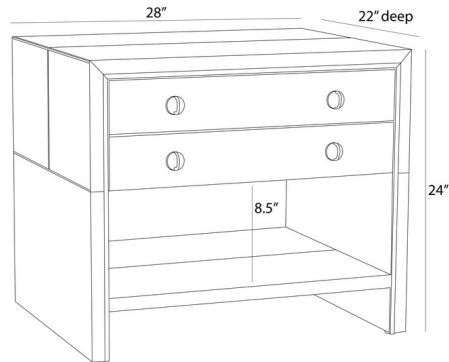

Description

The Joplin Side Table is a modern mix of materials that elevates this sophisticated piece. The smoke oak wood waterfall case is juxtaposed with luxe black embossed leather on the top and front, with stitched details to highlight the black shagreen. Punctuated by antique brass inlay and delicate pulls, this handsome piece features two soft-close drawers and an open shelf for essentials.

Shown in smoke / black leather

Specifications

COLOR	Black Leather
BODY FINISH	Smoke
WATTAGE	N/A
DIMMER	N/A
DIMENSIONS	28"W x 24"H x 22"D
BULB	N/A

CLICK TO VIEW PRODUCT

Notes: