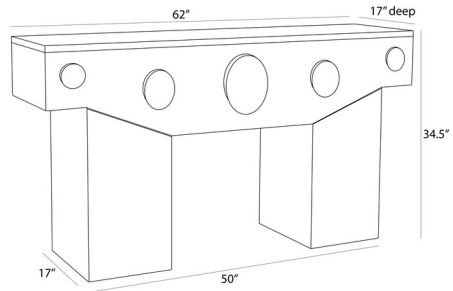

Specifications

COLOR	N/A
BODY FINISH	N/A
WATTAGE	N/A
DIMMER	N/A
DIMENSIONS	62"W x 34.5"H x 17"D
BULB	N/A

CLICK TO VIEW PRODUCT

Notes: