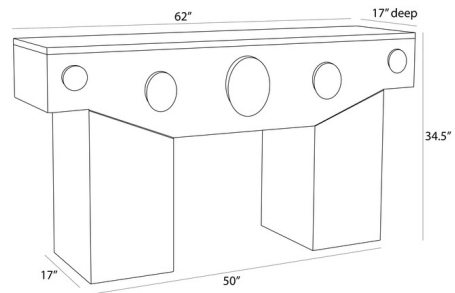

### Specifications

COLOR	N/A
BODY FINISH	N/A
WATTAGE	N/A
DIMMER	N/A
DIMENSIONS	62"W x 34.5"H x 17"D
BULB	N/A

CLICK TO VIEW PRODUCT

Notes: