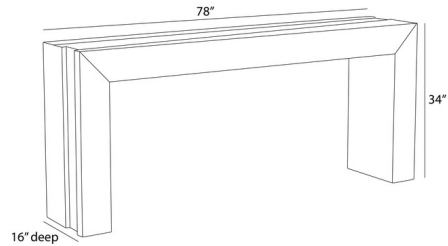

Description

The Kingston Console has a thick waterfall silhouette of umber mango wood table making a chic statement in the entry or hallway. An inset of racing stripe of natural faux horn resin cascades from the narrow top down the sides, assuring a visual impact from every angle.

Shown in umber

Specifications

COLOR	N/A
BODY FINISH	Umbur
WATTAGE	N/A
DIMMER	N/A
DIMENSIONS	78"W x 34"H x 16"D
BULB	N/A

CLICK TO VIEW PRODUCT

Notes: