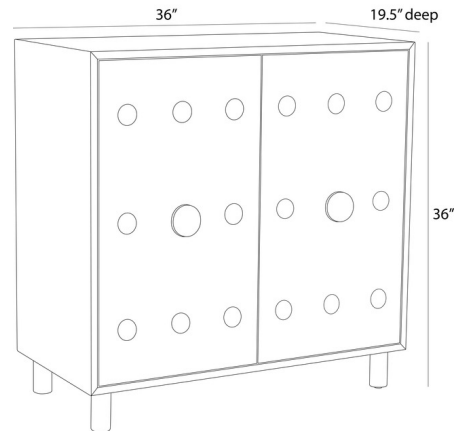

Description

The Keanu Cabinet resembles a fashionable tailored and buttoned vest. The truffle burl finish, with vintage brass inlays, adds a hint of graphic glamour while playing up the dramatic contrast with the blending hardware. Double soft-close doors open to reveal two adjustable shelves. Encased in a matching truffle olive ash veneer frame.

Shown in olive ash veneer

Specifications

COLOR	N/A
BODY FINISH	Olive Ash Veneer
WATTAGE	N/A
DIMMER	N/A
DIMENSIONS	36"W x 36"H x 19.5"D
BULB	N/A

CLICK TO VIEW PRODUCT

Notes: