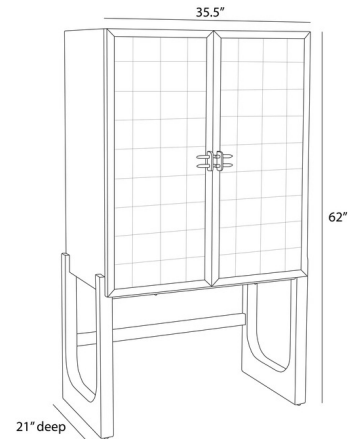

By Arteriors Home

Description

The Jermaine Cocktail Cabinet is perfect for all your storage needs. This alluring cabinet is inlaid with an antiqued amber mirror front to appear darker along the edges and lighter at the center. The elevated case of smoke oak wood features a U-shaped cutout at the legs to add an airy finish. Double spear pulls of bronze iron appear to pierce the surface, while a matching iron bar at the back pulls the silhouette together. Double soft-close doors open to reveal an LED-lit clear glass prep surface and mirrored interior to showcase your chic glassware collection.

Specifications

COLOR	N/A
BODY FINISH	N/A
WATTAGE	N/A
DIMMER	N/A
DIMENSIONS	35.5"W x 62.5"H x 21"D
BULB	N/A

CLICK TO VIEW PRODUCT

Notes: