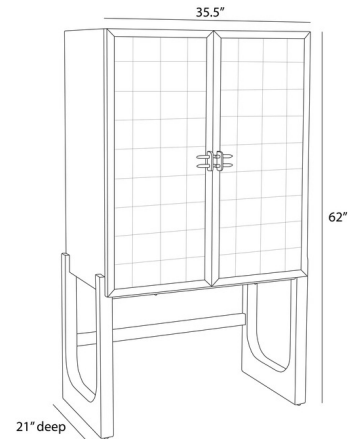

By Arteriors Home

Description

The Jermaine Cocktail Cabinet is perfect for all your storage needs. This alluring cabinet is inlaid with an antiqued amber mirror front to appear darker along the edges and lighter at the center. The elevated case of smoke oak wood features a U-shaped cutout at the legs to add an airy finish. Double spear pulls of bronze iron appear to pierce the surface, while a matching iron bar at the back pulls the silhouette together. Double soft-close doors open to reveal an LED-lit clear glass prep surface and mirrored interior to showcase your chic glassware collection.

Specifications

COLOR	N/A
BODY FINISH	N/A
WATTAGE	N/A
DIMMER	N/A
DIMENSIONS	35.5\"W x 62.5\"H x 21\"D
BULB	N/A

CLICK TO VIEW PRODUCT

Notes: