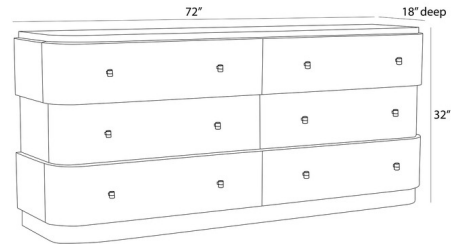

By Arteriors Home

Description

The Jacques Chest is inspired by a stacked campaign-style side table in brindle ofram wood with rotated layout veneer that creates different patterns to catch the eye. Feature six soft-close drawers that are accented with bespoke bronze stainless steel trim along the reveal and natural faux horn resin pulls. This capacious style is impactful on its own or staged with the matching Jacques Side Table.

Shown in bronze / brindle

Specifications

COLOR	Brindle
BODY FINISH	Bronze
WATTAGE	N/A
DIMMER	N/A
DIMENSIONS	72"W x 32"H x 18"D
BULB	N/A

CLICK TO VIEW PRODUCT

Notes: