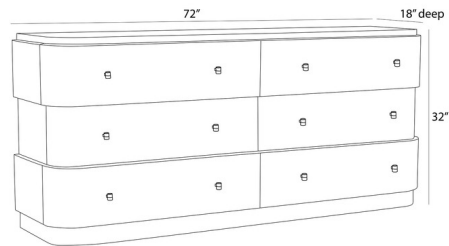

Description

The Jacques Chest is inspired by a stacked campaign-style side table in brindle ofram wood with rotated layout veneer that creates different patterns to catch the eye. Feature six soft-close drawers that are accented with bespoke bronze stainless steel trim along the reveal and natural faux horn resin pulls. This capacious style is impactful on its own or staged with the matching Jacques Side Table.

Shown in bronze / brindle

Specifications

COLOR	Brindle
BODY FINISH	Bronze
WATTAGE	N/A
DIMMER	N/A
DIMENSIONS	72"W x 32"H x 18"D
BULB	N/A

CLICK TO VIEW PRODUCT

Notes: