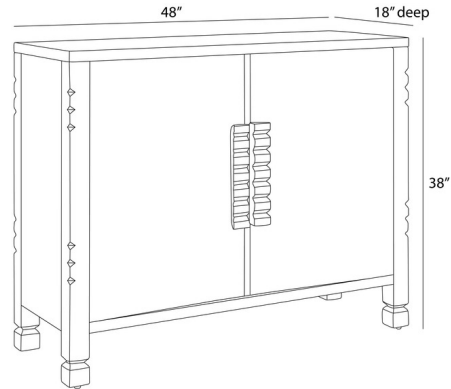

Description

The Jericho Cabinet has A juxtaposition of the ebony oak veneer and high-gloss black lacquer that adds a pleasing mix of textures to your space. Accented with wood hardware cut to resemble traditional tribal motifs, it is an elegant addition to the hall or accent piece. Two doors open to reveal a shelf in center.

Shown in ebony / black

Specifications

COLOR	Black
BODY FINISH	Ebony
WATTAGE	N/A
DIMMER	N/A
DIMENSIONS	48"W x 38"H x 18"D
BULB	N/A

CLICK TO VIEW PRODUCT

Notes: