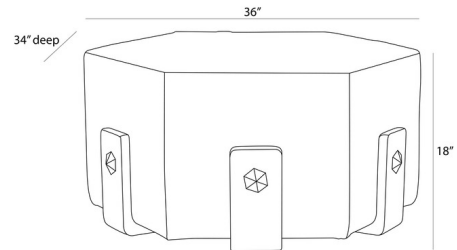

### Specifications

COLOR	N/A
BODY FINISH	N/A
WATTAGE	N/A
DIMMER	N/A
DIMENSIONS	36"W x 18"H x 34"D
BULB	N/A

CLICK TO VIEW PRODUCT

Notes: