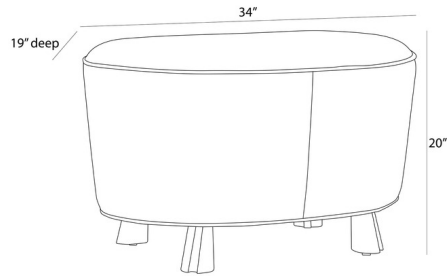

By Arteriors Home

Description

The Koda Ottoman is an elegant addition to your interior space. The hair-on-hide ass a tactile touch while each beech wood foot is carved to resemble the hoof of a deer, adding to the feeling of charming animal energy. The playful kidney shape works well in pairs, assuring a comfortable seat.

Specifications

COLOR	Brown
BODY FINISH	Ebony
WATTAGE	N/A
DIMMER	N/A
DIMENSIONS	34"W x 20"H x 19"D
BULB	N/A

Notes:

Shown in ebony / brown

CLICK TO VIEW PRODUCT