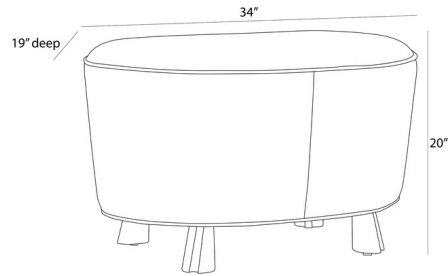

Description

The Koda Ottoman is an elegant addition to your interior space. The hair-on-hide ass a tactile touch while each beech wood foot is carved to resemble the hoof of a deer, adding to the feeling of charming animal energy. The playful kidney shape works well in pairs, assuring a comfortable seat.

Specifications

COLOR Brown
BODY FINISH Ebony
WATTAGE N/A
DIMMER N/A
DIMENSIONS 34"W x 20"H x 19"D
BULB N/A

Notes:

Shown in ebony / brown

CLICK TO VIEW PRODUCT