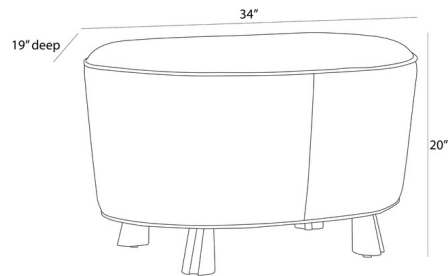

### Description

The Koda Ottoman is an elegant addition to your interior space. The hair-on-hide ass a tactile touch while each beech wood foot is carved to resemble the hoof of a deer, adding to the feeling of charming animal energy. The playful kidney shape works well in pairs, assuring a comfortable seat.

### Specifications

COLOR	Brown
BODY FINISH	Ebony
WATTAGE	N/A
DIMMER	N/A
DIMENSIONS	34"W x 20"H x 19"D
BULB	N/A

Notes:

Shown in ebony / brown

CLICK TO VIEW PRODUCT