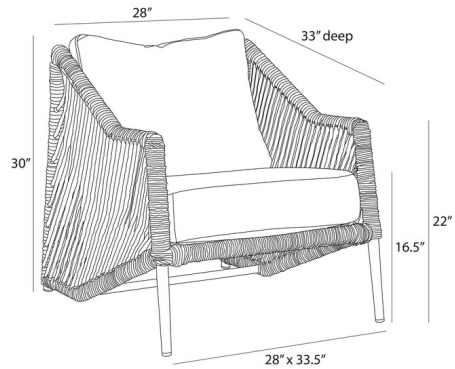

Lightology

lightology.com
866-954-4489
04-27-26

Project: _____

Company: _____

Location: _____ Fixture Type: _____

SPEC #: **AHM1420056**

Approved On: _____ Approved By: _____

Kiki Outdoor Chair

By Arteriors Home

Description

The Kiki Outdoor Chair is made to cradle the body. The rope-like form of this woven synthetic rattan chair invites pure relaxation. Constructed with a diagonal weave, its angular form is suspended on a framework of beige aluminum. A seat and back cushion of pearl outdoor performance bouclée add to the comfort of this inviting style.

Shown in rattan / pearl

Specifications

COLOR	Pearl
BODY FINISH	Rattan
WATTAGE	N/A
DIMMER	N/A
DIMENSIONS	28"W x 30"H x 33"D
BULB	N/A

CLICK TO VIEW PRODUCT

Notes: