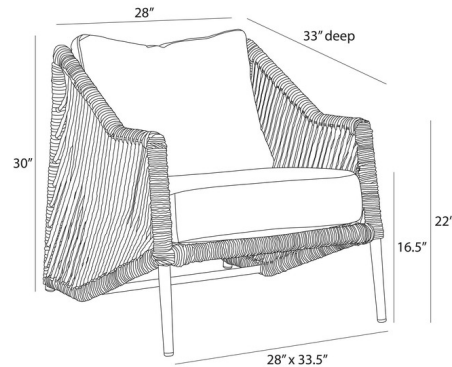

Lightology

lightology.com
866-954-4489
07-07-26

Project: _____

Company: _____

Location: _____ Fixture Type: _____

SPEC #: **AHM1420056**

Approved On: _____ Approved By: _____

Kiki Outdoor Chair

By Arteriors Home

Description

The Kiki Outdoor Chair is made to cradle the body. The rope-like form of this woven synthetic rattan chair invites pure relaxation. Constructed with a diagonal weave, its angular form is suspended on a framework of beige aluminum. A seat and back cushion of pearl outdoor performance bouclée add to the comfort of this inviting style.

Shown in rattan / pearl

Specifications

COLOR	Pearl
BODY FINISH	Rattan
WATTAGE	N/A
DIMMER	N/A
DIMENSIONS	28"W x 30"H x 33"D
BULB	N/A

CLICK TO VIEW PRODUCT

Notes: